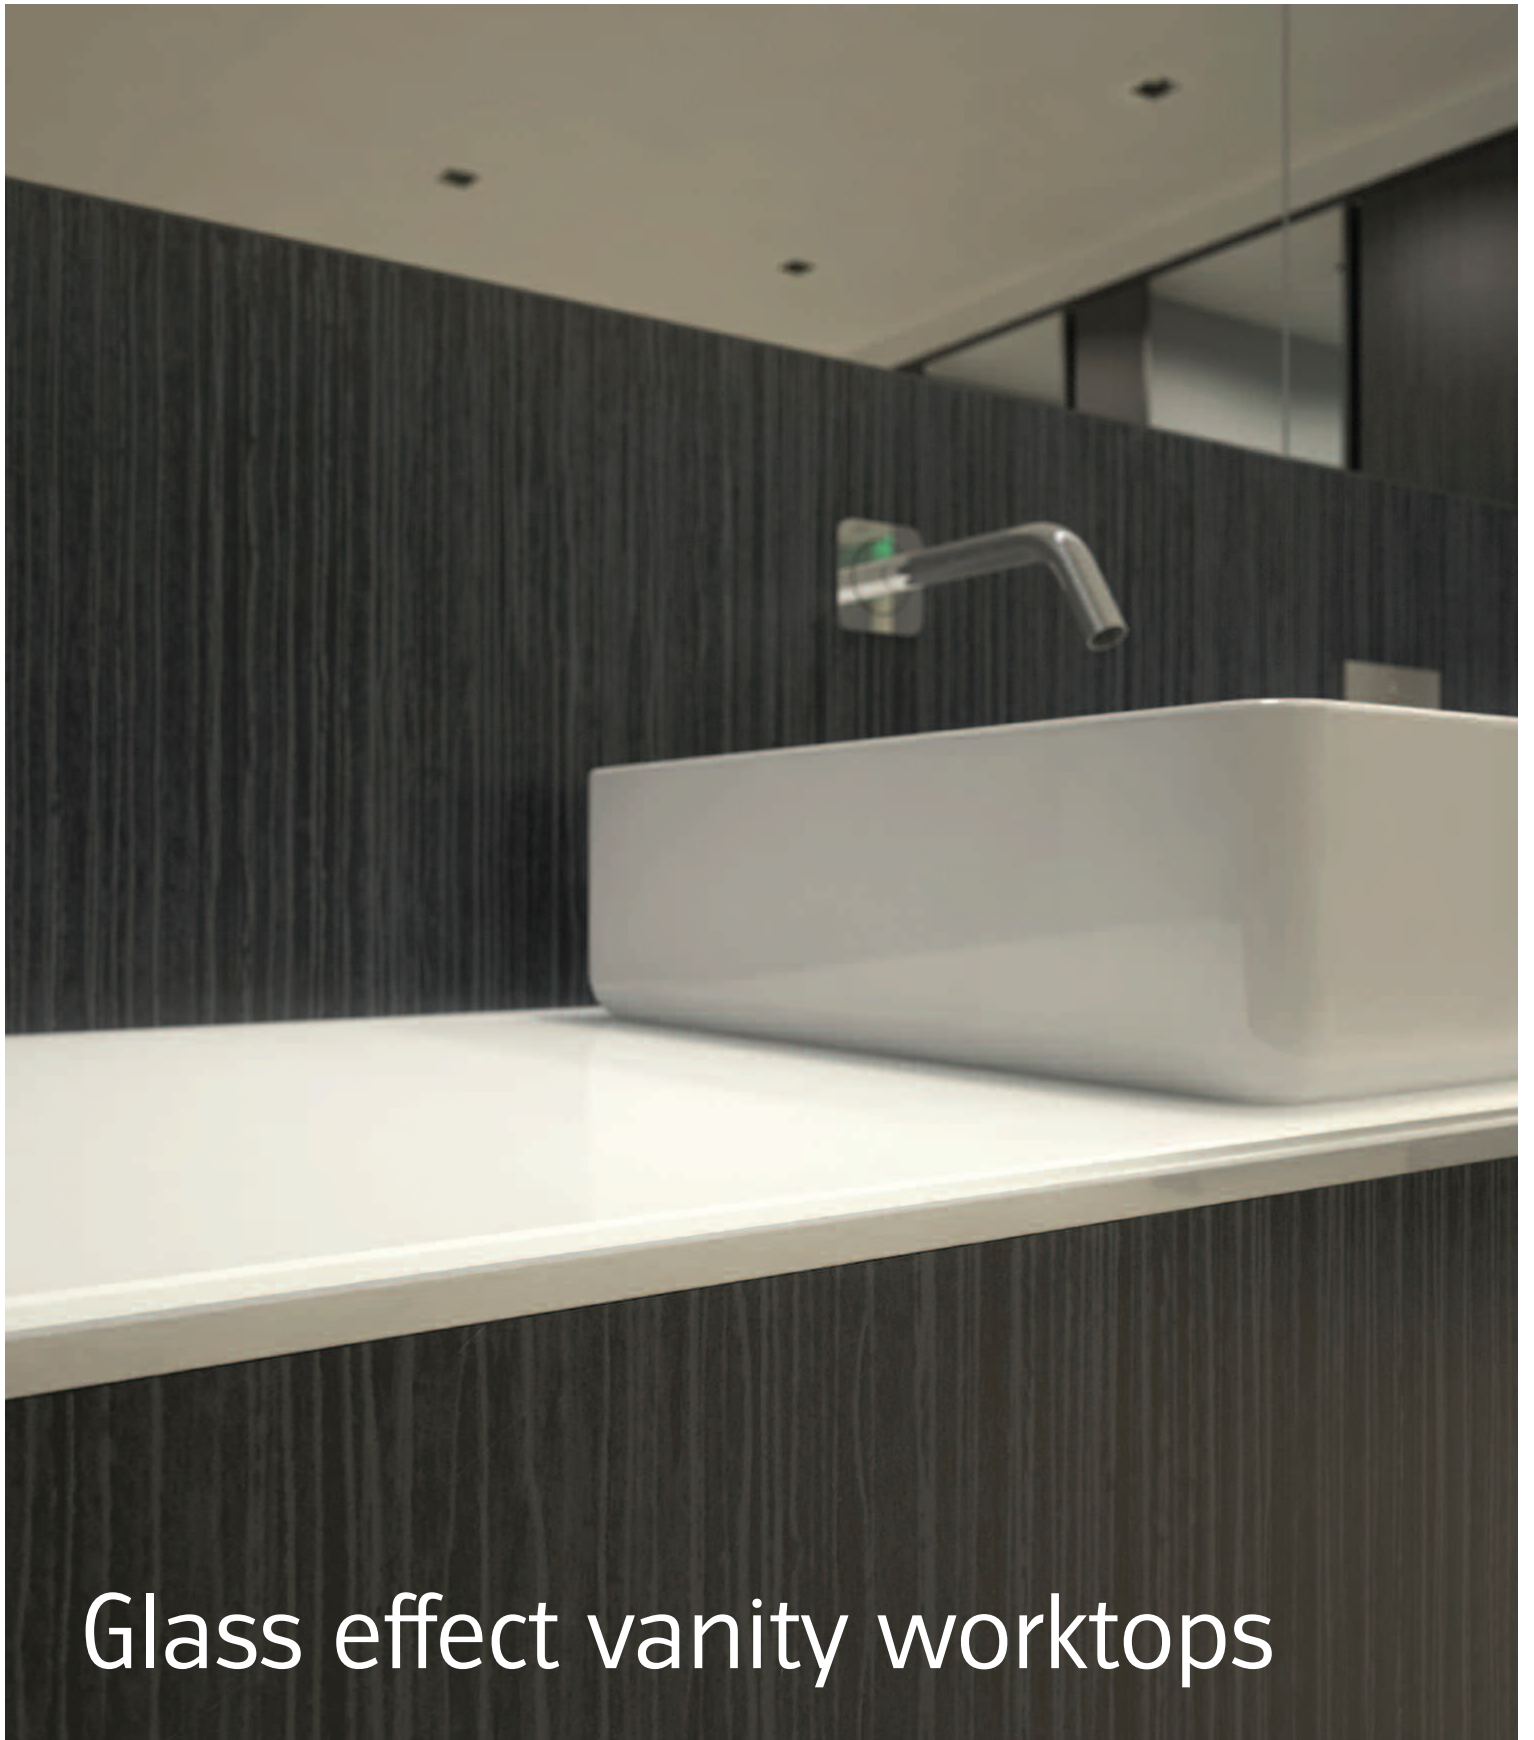

C011 Caviar

B101 Banian Noirci

Glass effect vanity worktops

Glass effect vanity worktops

The four chosen decors are supplied as prefinished laminated panels available in 3070 x 600 x 18mm. The innovative solid glass effect is achieved by using Rehau duo-colour edgings.