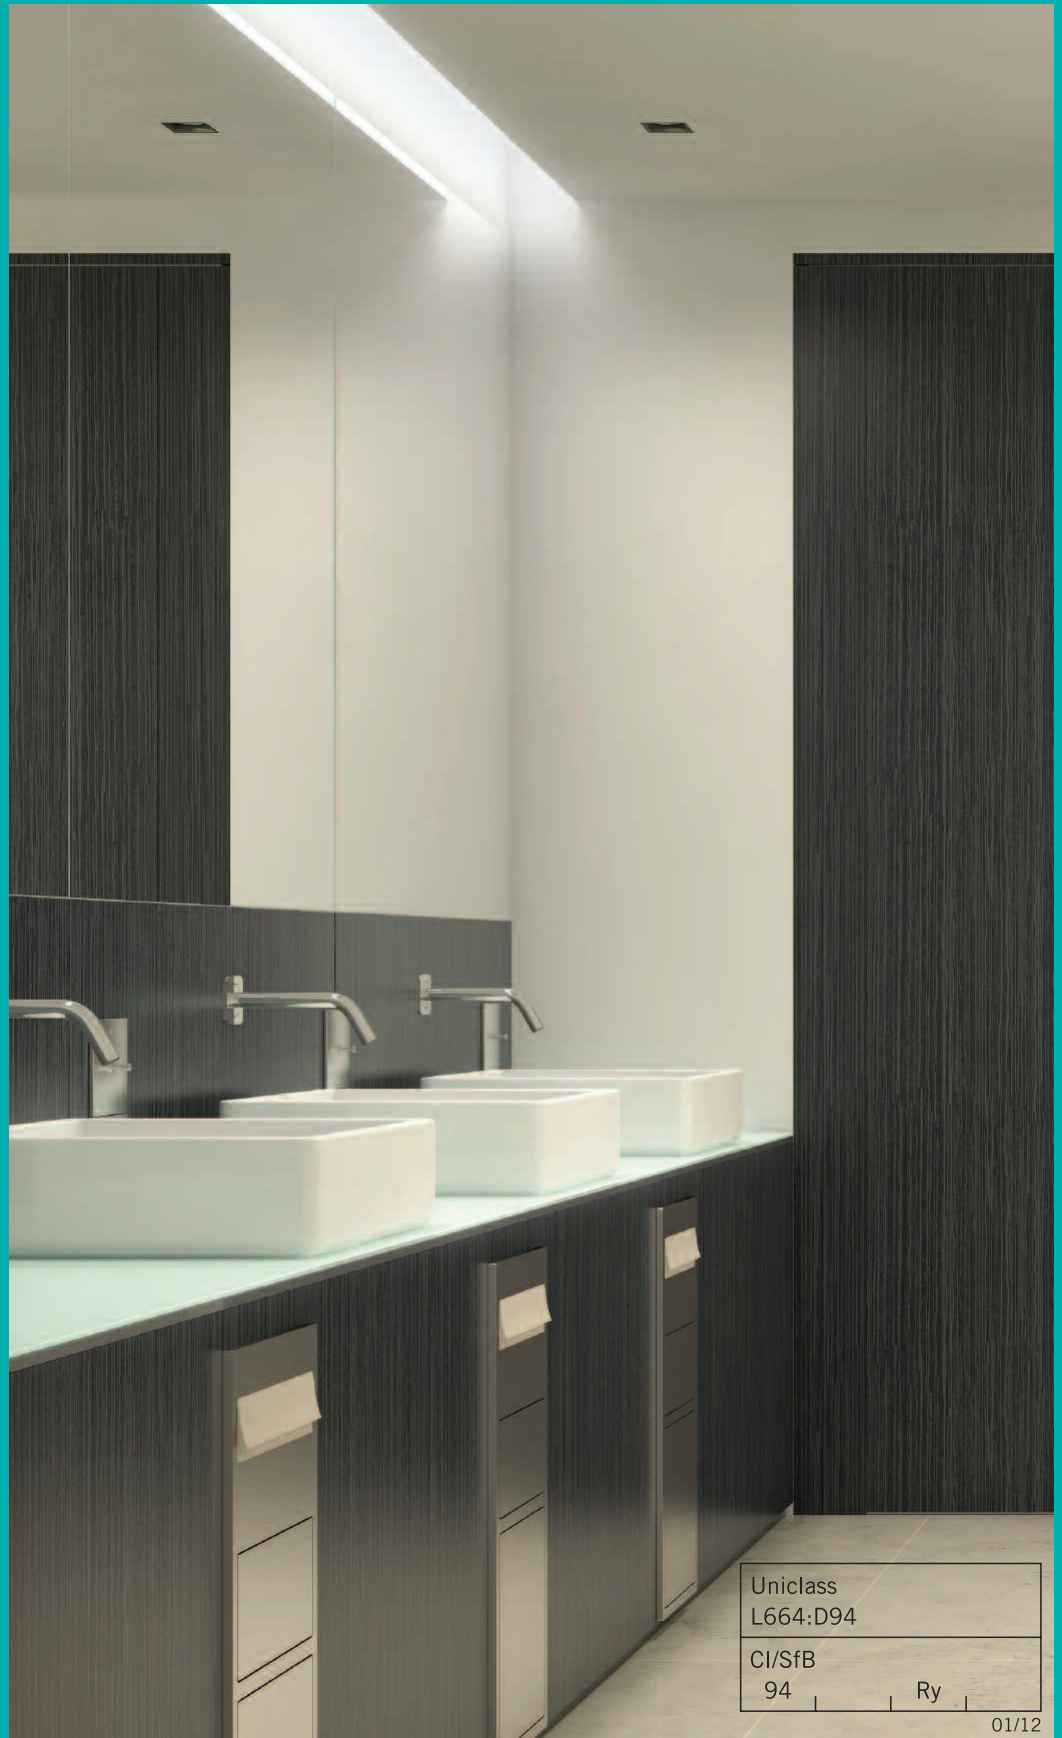

samples express information

Polyrey UK

Langley Place
99 Langley Road
WATFORD
WD17 4AU

UK & Ireland

Tel: +44 (0) 1923 202700
Fax: +44 (0) 1923 202729
e-mail: polyrey.uk@polyrey.com
Internet: www.polyrey.co.uk

If you need a quick response from us on a project, please contact us.

Samples requested before 3pm will be dispatched on the same day.

We will do everything possible to ensure you receive your samples within 48 hours.

www.polyrey.com

Uniclass
L664:D94

CI/SfB
94

Ry

01/12